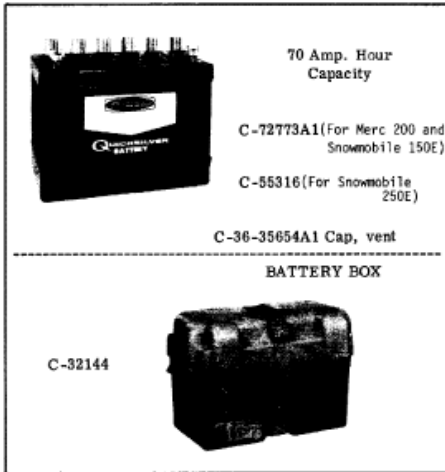

QUICKSILVER BATTERY

EMBLEMS

Parts List						
Ref	Class	Part	Description	Qty	Comment	Footnote
-		24789A 1	FLUSHING ATTACHMENT ALUMI	-		
-		4755A1	FLUSHING ATTACHMENT PLAST	-		
-		73971A 1	FLUSHING ATTACHMENT	-		
-		72773A 1	BATTERY FOR MERC 200 AND S	-		
-		55316	BATTERY FOR SNOWMOBILE 25	-		
-	36	35654A 1	CAP VENT	-		
-		32144	BATTERY BOX	-		
-	93	62438	EMBLEM (CLOTH SMALL)	-		
-	93	62439	EMBLEM (CLOTH LARGE)	-		